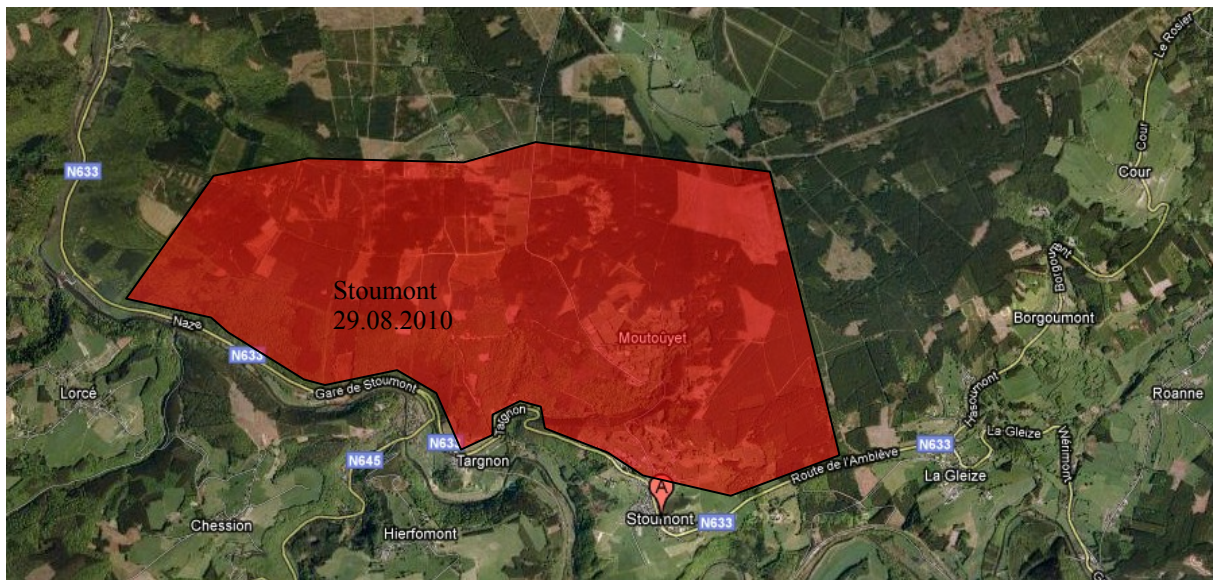

Programme

Warm-up card available at secretary (area close to the Start)
Race : Sunday 29.08.2010 from 10:00 to 13:00

Map

Stoumont : scale 1:15000 / contour interval 5m / Spring 2010
Mapmakers : CO Liège
New terrain, never mapped

Terrain description and climate

This World Ranking Event will bring you on a map where no orienteer ever ran. Typical for East Belgium, the first zone has very detailed vegetation with smooth relief and good runability. On the south side, a very steep valley with fine contours and rocks will give you an other real challenge. The network of pathways and tracks is medium. Climate is tempered (seasonal temperature is 18-23 °C).

Embargoed area